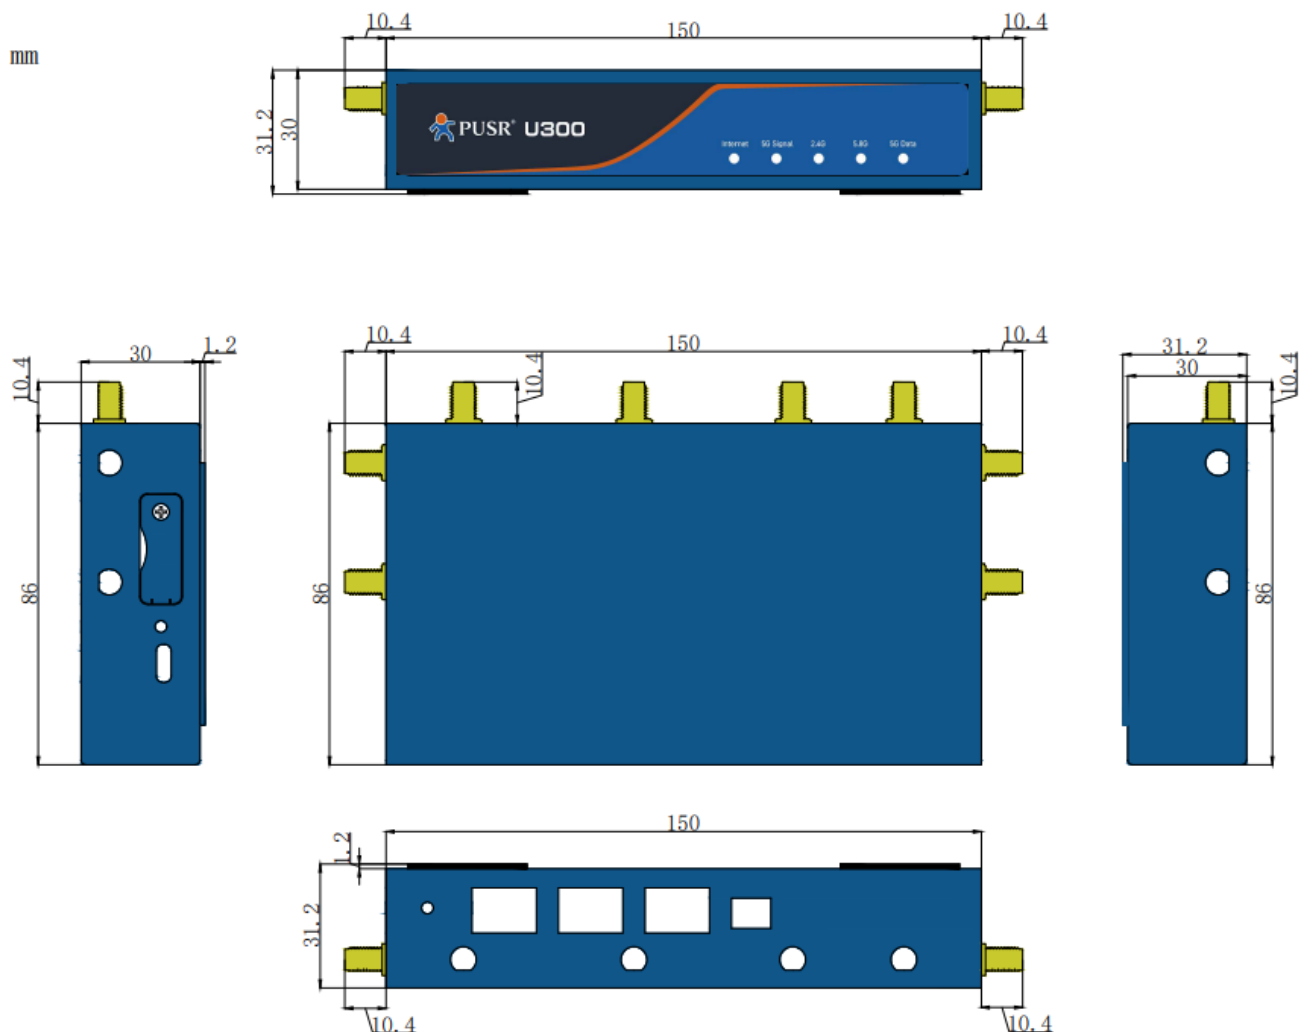

Product Features

- Adopts high-performance processor Qualcomm IPQ5018 which is powered by dual-core ARM Cortex A53, providing high-speed data processing.
- Supports the Wi-Fi 6(802.11ax) standard, providing faster speeds, better coverage, and enhanced capacity for multiple devices, the maximum of data rates up to 3000 Mbps.
- Supports 3 x Gigabit Ethernet port for fast wired connections.
- Adopts Qualcomm Snapdragon SDX 62 supporting 5G NR/LTE-FDD/LTE-TDD/UMTS/HSPA+, providing seamless connectivity in different scenarios.
- Supports global frequency bands, making it suitable for deployment in a wide range of regions and countries.
- Supports 802.11r(Fast BSS Transition) which can provide fast, reliable, and seamless Wi-Fi connectivity.
- Automated failover/failback back up among Ethernet, Cellular and Wi-Fi

Dimension

Unit : mm